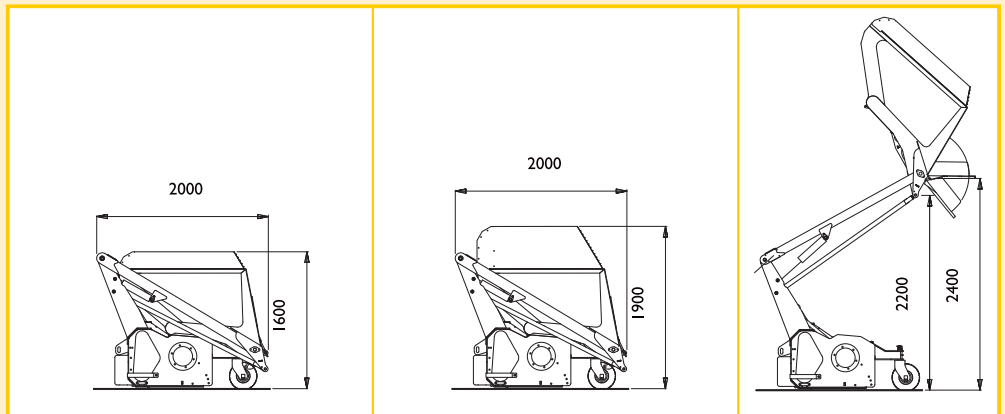

COLLECTOR W/UNLOADING HYDR. SYSTEM AND WHEELS

OPTIONAL:
Kit mulching 

OPTIONAL:
Lights 

OPTIONAL:
Towing rudder 

OPTIONAL:
Direction skids 

OPTIONAL:
Adjustable skids 

MODEL	kg	kg	m ³	kg	m ³	WIDTH	
WPK _m 1600	880	1650*	1.5	1690*	1.9	1880	1850*
WPK _m 2000	1100	1880*	1.9	1930*	2.4	2350	2320*
WPK _l 1000	550	1000*	0.95	1020*	1.15	1350	1320*
WPK _l 1300	700	1300*	1.2	1330*	1.5	1600	1570*
		* PIVOT WHEELS		* PIVOT WHEELS		* WITHOUT COLLECTOR	