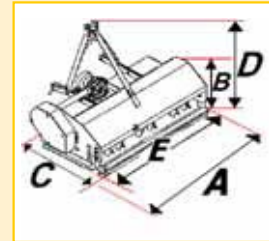

wpk_m

1600 | 2000

wpk_l

1000 | 1300

STOCKER-CREW

A trading division of ALVECO PTY.LTD. (ABN: 40 074 146 535)

Postal Address: PO Box 203, Warners Bay, NSW 2282

Telephone: (02) 4954 8900

Fax: (02) 4954 8902

alveco@ceinternet.com.au

USE WPK_m - WPK_l For vineyard, orchard, grass, wood, pruning and medium size branches

MODEL	A cm	B cm	C cm	D cm	E cm	max Ø 8-10 / Ø 6-8 cm		Kg	HP min - max
WPK_m 1600	185	61	117	100	154	12	4	880	50 - 60
WPK_m 2000	232	61	117	100	201	16	4	1100	50 - 60
WPK_l 1000	133	65	117	100	100	12	4	550	60 - 100
WPK_l 1300	158	65	117	100	126	16	4	700	60 - 100

STANDARD EQUIPMENT

- PTO 540 RPM
- FIXED BONNET
- INNER SHEET HARDOX 500
- PICK-UP TOOLS IN HARDOX 500
- UNLOAD GRATE HARDOX 500
- FREE WHEEL IN THE GEARBOX
- DOUBLE FRAME
- MECHANICAL CHAIN TRANSMISSION
- CHAIN TENSIONER
- 3 POINT LINKAGE CAT. II
- AUTOMATIC TORQUE LIMITER (ONLY FOR PICK UP WITH MECH.TRANSMISSION)
- 3 STATIC KNIVES
- FRONT VANES
- FRONTAL PROTECTION CHAINS

AUTOMATIC CHAIN TENSIONER